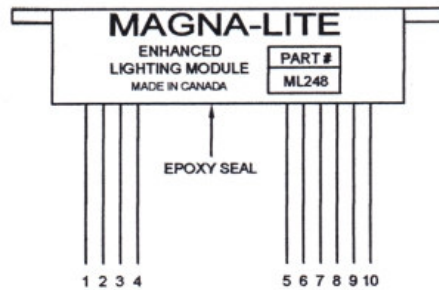

Magna-Lite Ltd.
 Box 1647
 Altona MB R0G 0B0
 Canada
 Phone (204) 324-9506
 Fax: (204) 324-9507
 Email: dannick@mts.net

ENHANCED LIGHTING MODULE – WIRING DIAGRAM

ITEM	WIRE COLOR	DESCRIPTION
1	WHITE	INPUT FROM TRACTOR GROUND
2	GREEN	INPUT FROM TRACTOR RIGHT TURN & FLASHER
3	YELLOW	INPUT FROM TRACTOR LEFT TURN & FLASHER
4	BROWN	INPUT FROM TRACTOR TAIL LIGHT
5	WHITE	OUTPUT FROM MODULE GROUND
6	RED	OUTPUT FROM MODULE RIGHT TURN ENHANCED
7	GREEN	OUTPUT FROM MODULE RIGHT TURN & FLASHER
8	BROWN	OUTPUT FROM MODULE TAIL LIGHT
9	YELLOW	OUTPUT FROM MODULE LEFT TURN & SIGNAL
10	BLACK	OUTPUT FROM MODULE LEFT TURN ENHANCED